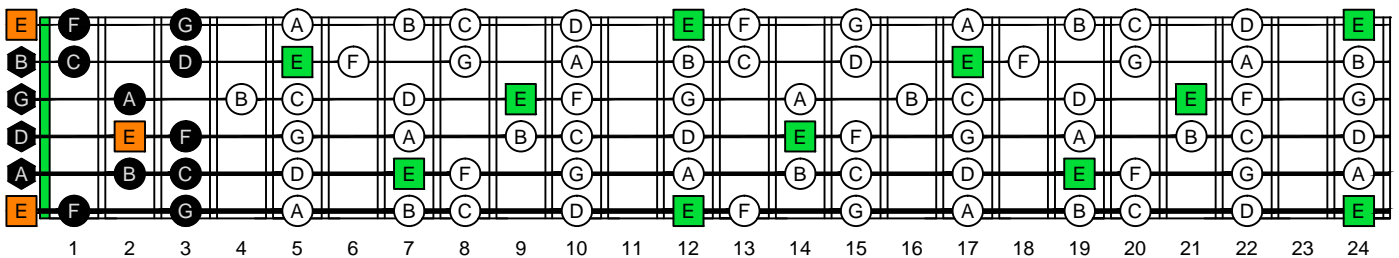

E phrygian mode EDCAG octaves box shapes

6Em4Em1
BOX
SHAPE

www.cagedoctaves.com

Zon Brookes

EDCAG octaves E phrygian mode : 6Em4Em1 box shape

EDCAG octaves E phrygian mode ENTIRE FINGERBOARD NOTE NAMES : 6Em4Em1 box shape

EDCAG octaves E phrygian mode ENTIRE FINGERBOARD INTERVALS : 6Em4Em1 box shape