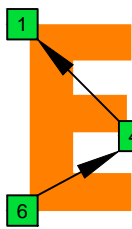

E phrygian mode EDCAG octaves box shapes

6Em4Em1
BOX
SHAPE

www.cagedoctaves.com

Zon Brookes

EDCAG octaves E phrygian mode : 6Em4Em1 box shape

EDCAG octaves E phrygian mode ENTIRE FINGERBOARD NOTE NAMES : 6Em4Em1 box shape

EDCAG octaves E phrygian mode ENTIRE FINGERBOARD INTERVALS : 6Em4Em1 box shape