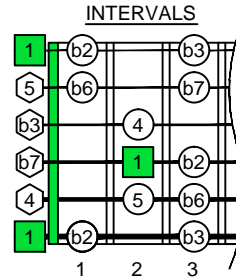

E phrygian mode EDCAG octaves box shapes

6Em4Em1
BOX
SHAPE

www.cagedoctaves.com

Zon Brookes

EDCAG octaves E phrygian mode : 6Em4Em1 box shape

EDCAG octaves E phrygian mode ENTIRE FINGERBOARD NOTE NAMES : 6Em4Em1 box shape

EDCAG octaves E phrygian mode ENTIRE FINGERBOARD INTERVALS : 6Em4Em1 box shape