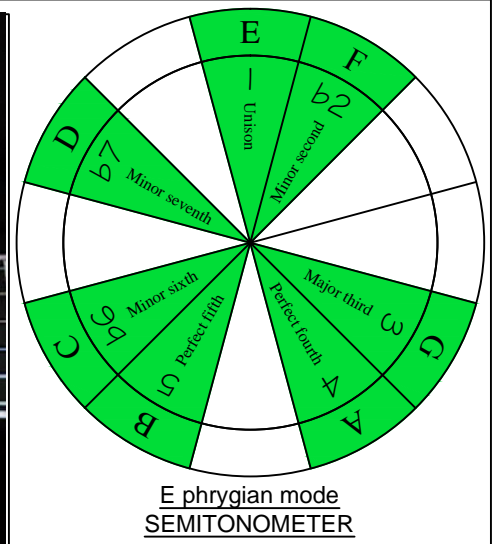

E phrygian mode EDCAG octaves box shapes

6Em4Em1
BOX
SHAPE

www.cagedoctaves.com

Zon Brookes

EDCAG octaves E phrygian mode : 6Em4Em1 box shape

EDCAG octaves E phrygian mode ENTIRE FINGERBOARD NOTE NAMES : 6Em4Em1 box shape

EDCAG octaves E phrygian mode ENTIRE FINGERBOARD INTERVALS : 6Em4Em1 box shape