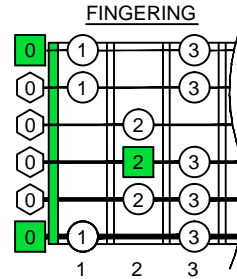

E phrygian mode EDCAG octaves box shapes

6Em4Em1
BOX
SHAPE

www.cagedoctaves.com

Zon Brookes

EDCAG octaves E phrygian mode : 6Em4Em1 box shape

EDCAG octaves E phrygian mode ENTIRE FINGERBOARD NOTE NAMES : 6Em4Em1 box shape

EDCAG octaves E phrygian mode ENTIRE FINGERBOARD INTERVALS : 6Em4Em1 box shape