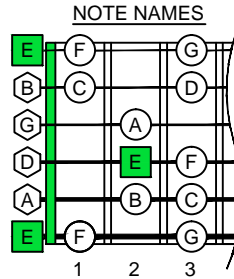

E phrygian mode EDCAG octaves box shapes

6Em4Em1
BOX
SHAPE

www.cagedoctaves.com

Zon Brookes

EDCAG octaves E phrygian mode : 6Em4Em1 box shape

EDCAG octaves E phrygian mode ENTIRE FINGERBOARD NOTE NAMES : 6Em4Em1 box shape

EDCAG octaves E phrygian mode ENTIRE FINGERBOARD INTERVALS : 6Em4Em1 box shape